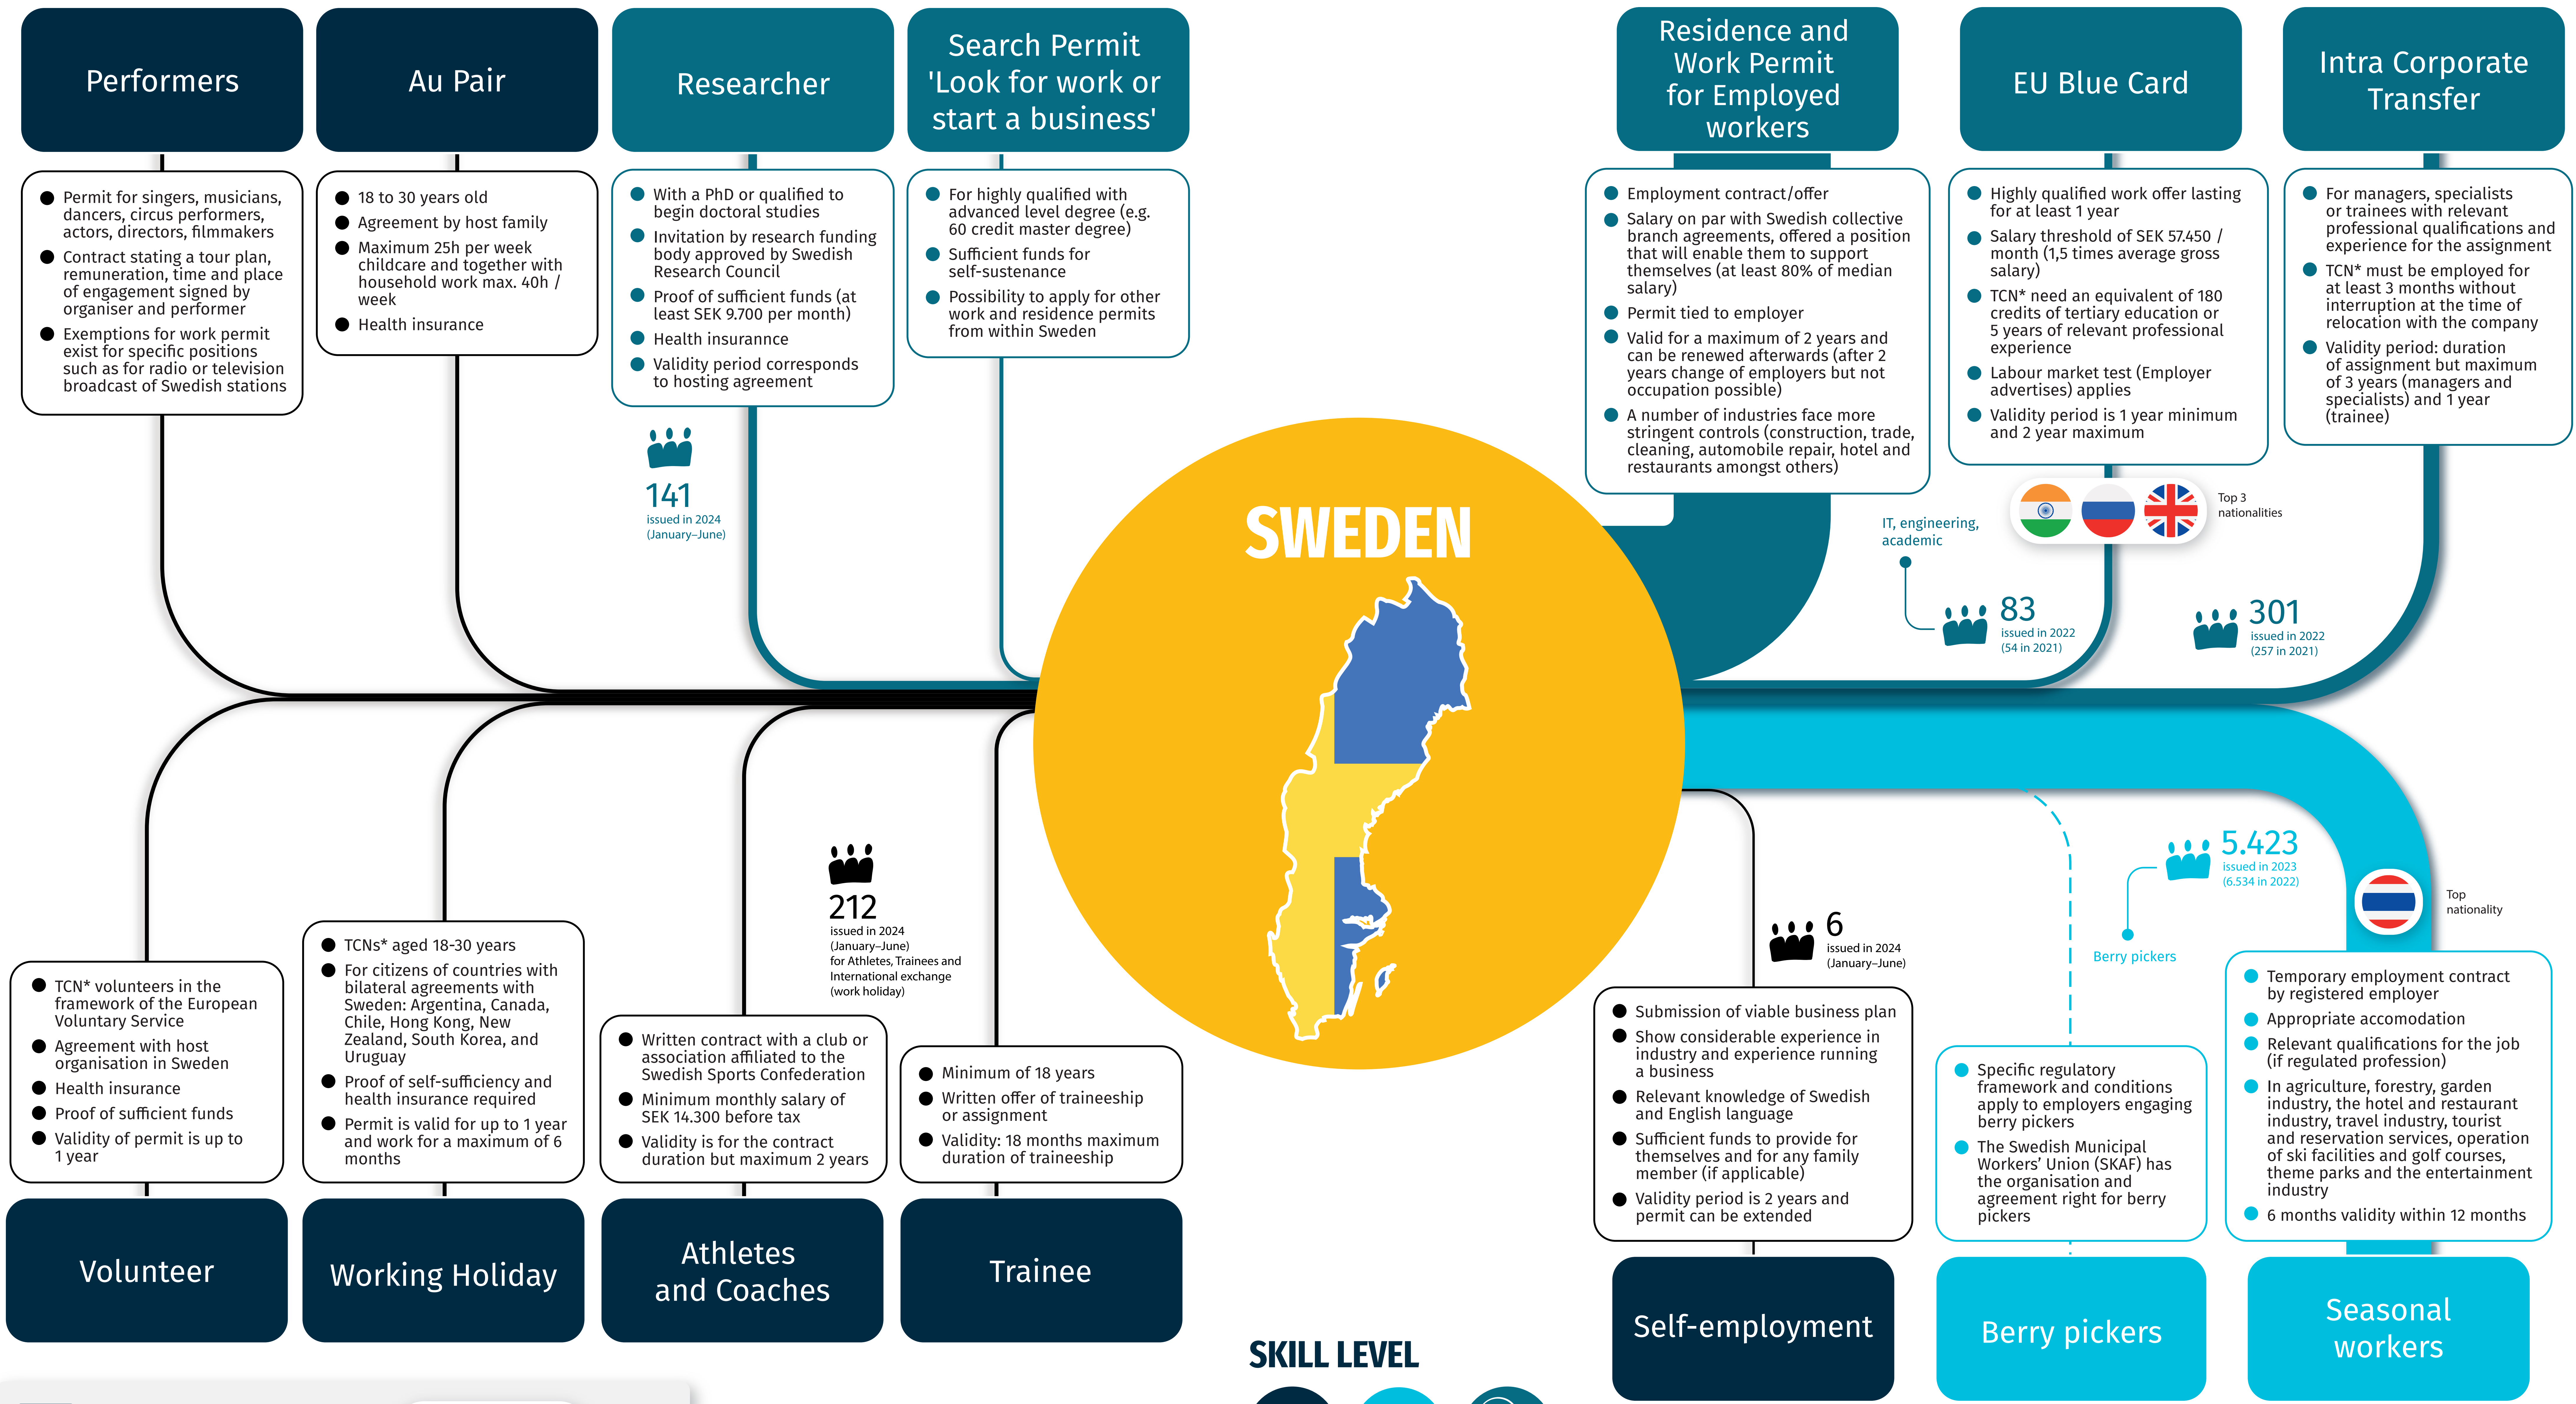

LABOUR MIGRATION & MOBILITY PATHWAYS TOWARDS...

Work Permit (all)

20.823 work permits granted in 2023 (24.117 in 2022)

27% in agriculture, 20% in IT, 7% in engineering, 7% in hospitality and personal service, 2% in forestry

Top 3 nationalities: Hungary, India, Turkey

SKILL LEVEL

Various skill levels Lower-skilled High-skilled

*TCN = third-country national